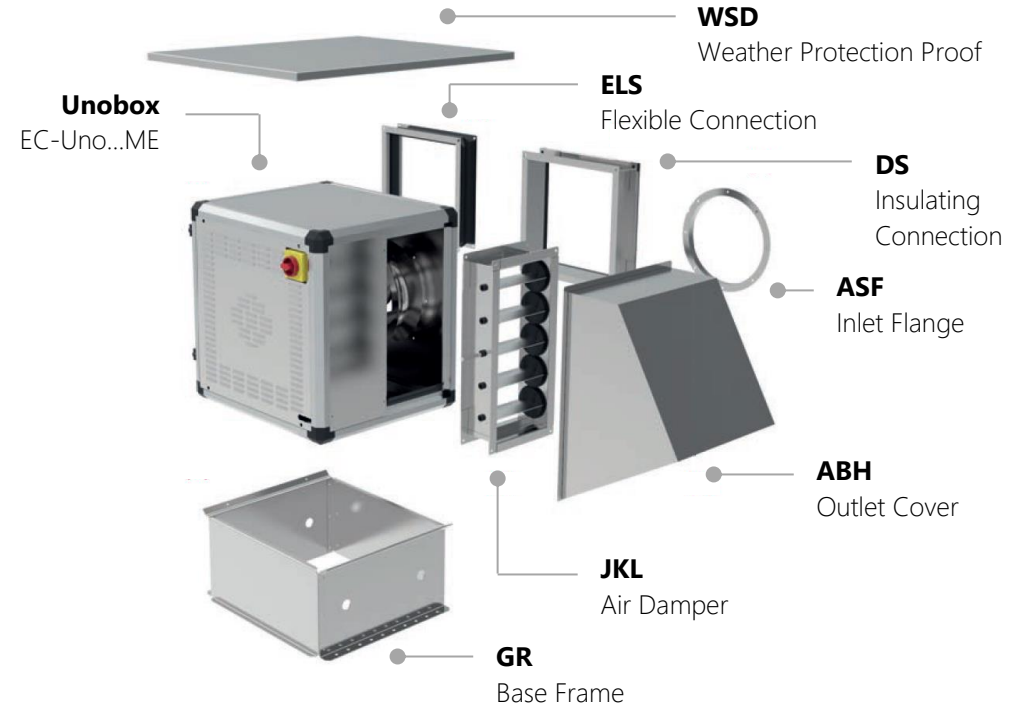

Installation of the EC-Unobox-ME with radial air direction.
Mounting hardware is **not** included!

Indoor installation:

Outdoor installation:

Another possible accessories:

BT
Service door

SV
Side covering

POT 1
Control unit
(stepless)

POT 2
Control unit
(stepless)

POT 3
Control unit
(3-step)

MTC
Control unit
(230V)