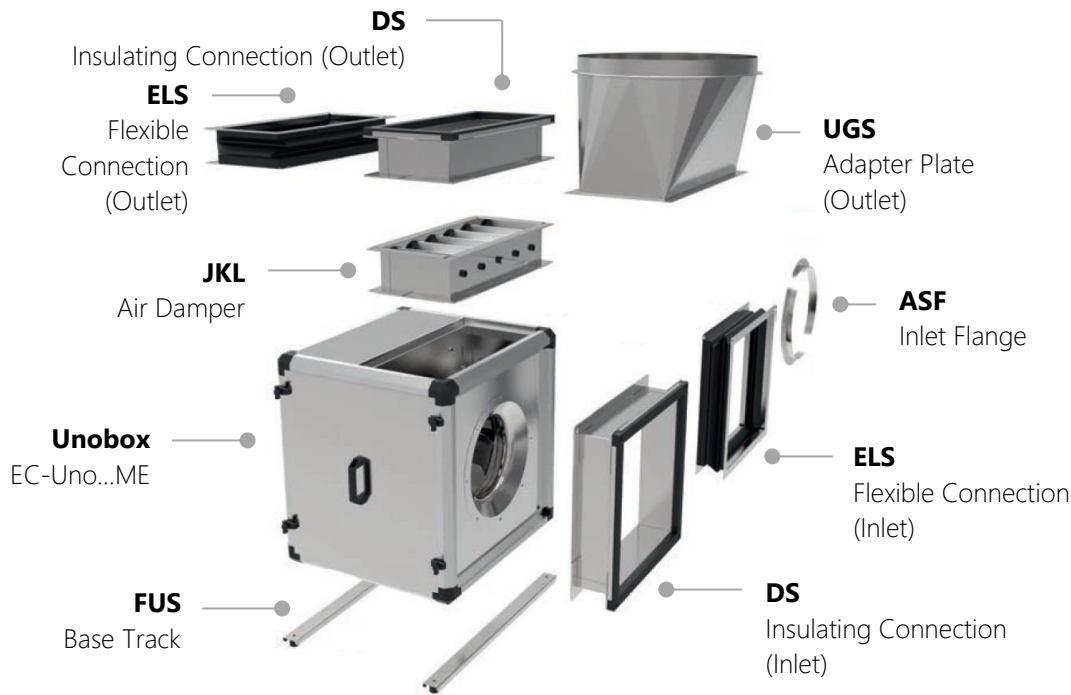

Installation of the EC-Unobox-ME with radial air direction.
Mounting hardware is **not** included!

Indoor installation:

Outdoor installation:

Another possible accessories:

BT
Service door

SV
Side covering

POT 1
Control unit
(stepless)

POT 2
Control unit
(stepless)

POT 3
Control unit
(3-step)

MTC
Control unit
(230V)